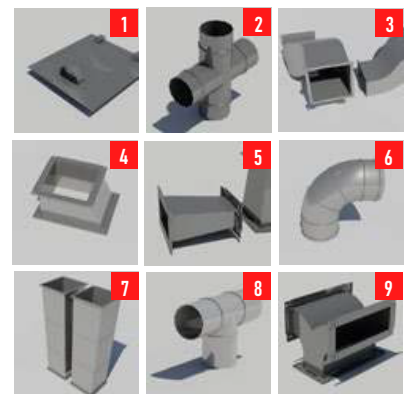

4

Periodic and remedial maintenance of HVAC and other peripheral equipment

PRODUCTS

DUCTWORK & ACCESSORIES

DUCT WORKS

- 1 Elbow 45 Degree
- 2 Elbow 90 Degree
- 3 Elbow Reducer
- 4 Flexible Connector Round
- 5 Flexible Connector
- 6 R type Duct Fittings

- 7 Side Collar Square
- 8 Side Collar Square to Round
- 9 Single Offset
- 10 Square PVC Duct (Coupling Duct)
- 11 Square PVC Duct (Flange Type)
- 12 Square to Round Duct
- 13 Round Duct Flange Type
- 14 Round Duct
- 15 Round Reducer Duct Fitting