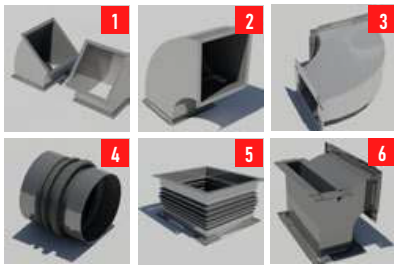

4

Periodic and remedial maintenance of HVAC and other peripheral equipment

PRODUCTS

DUCTWORK & ACCESSORIES

DUCT WORKS

- 1 Elbow 45 Degree
- 2 Elbow 90 Degree
- 3 Elbow Reducer
- 4 Flexible Connector Round
- 5 Flexible Connector
- 6 R type Duct Fittings