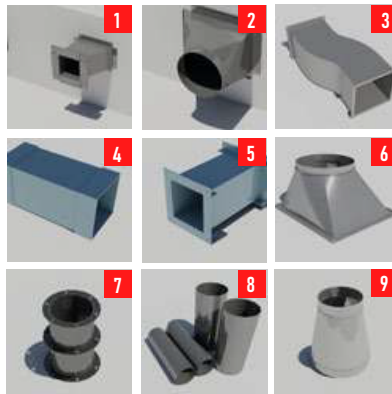

4

Periodic and remedial maintenance of HVAC and other peripheral equipment

PRODUCTS

DUCTWORK & ACCESSORIES

DUCT WORKS

- 1 Elbow 45 Degree
- 2 Elbow 90 Degree
- 3 Elbow Reducer
- 4 Flexible Connector Round
- 5 Flexible Connector
- 6 R type Duct Fittings

- 7 Side Collar Square
- 8 Side Collar Square to Round
- 9 Single Offset
- 10 Square PVC Duct (Coupling Duct)
- 11 Square PVC Duct (Flange Type)
- 12 Square to Round Duct
- 13 Round Duct Flange Type
- 14 Round Duct
- 15 Round Reducer Duct Fitting